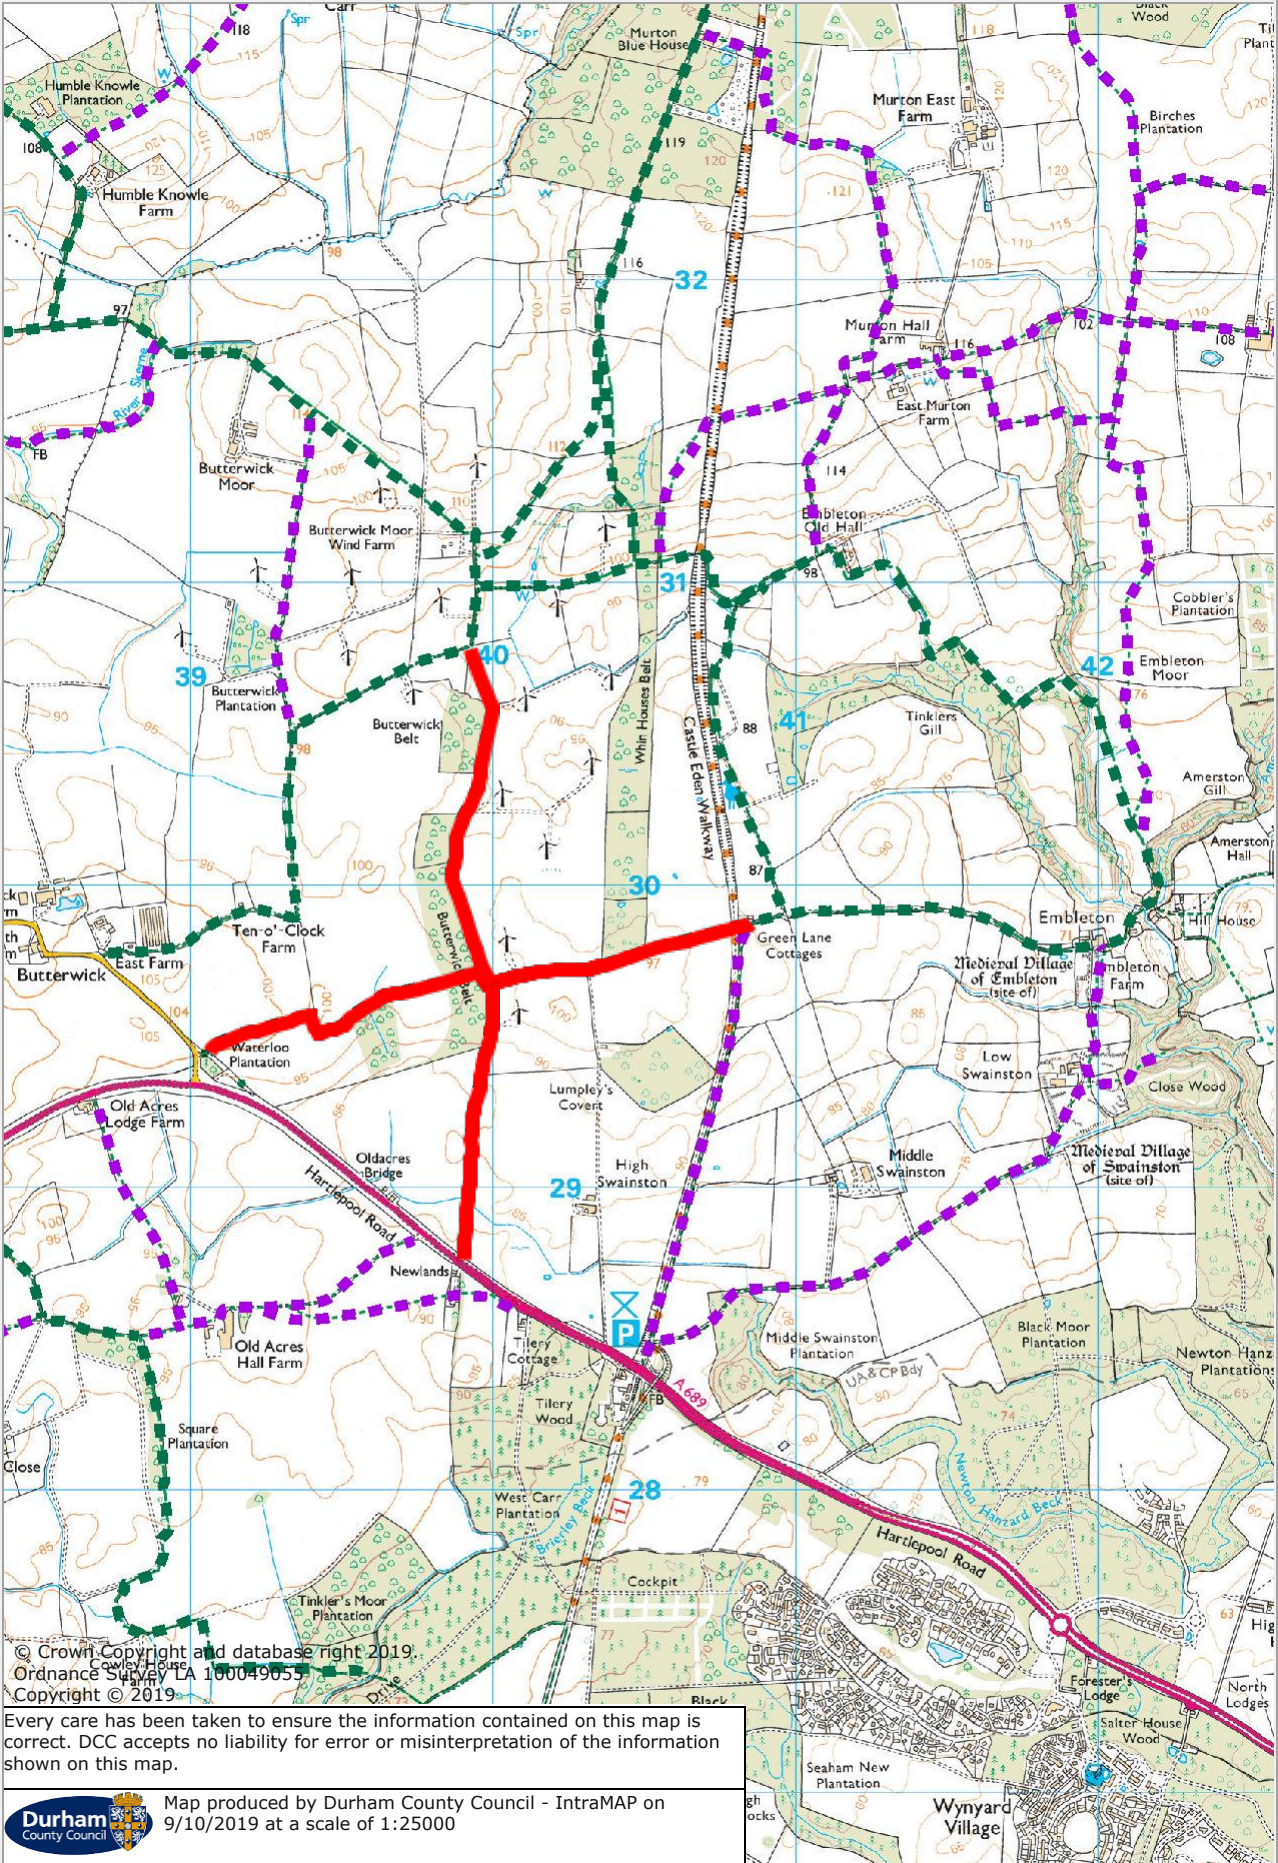

TEMPORARY BRIDLEWAY CLOSURES

© Crown Copyright and database right 2019.
 Ordnance Survey LA 100049055
 Copyright © 2019

Every care has been taken to ensure the information contained on this map is correct. DCC accepts no liability for error or misinterpretation of the information shown on this map.

Durham County Council Map produced by Durham County Council - IntraMAP on 9/10/2019 at a scale of 1:25000

Wynyard Village
 Seaham New Plantation
 North Lodges
 Salter House Wood
 Forester's Lodge